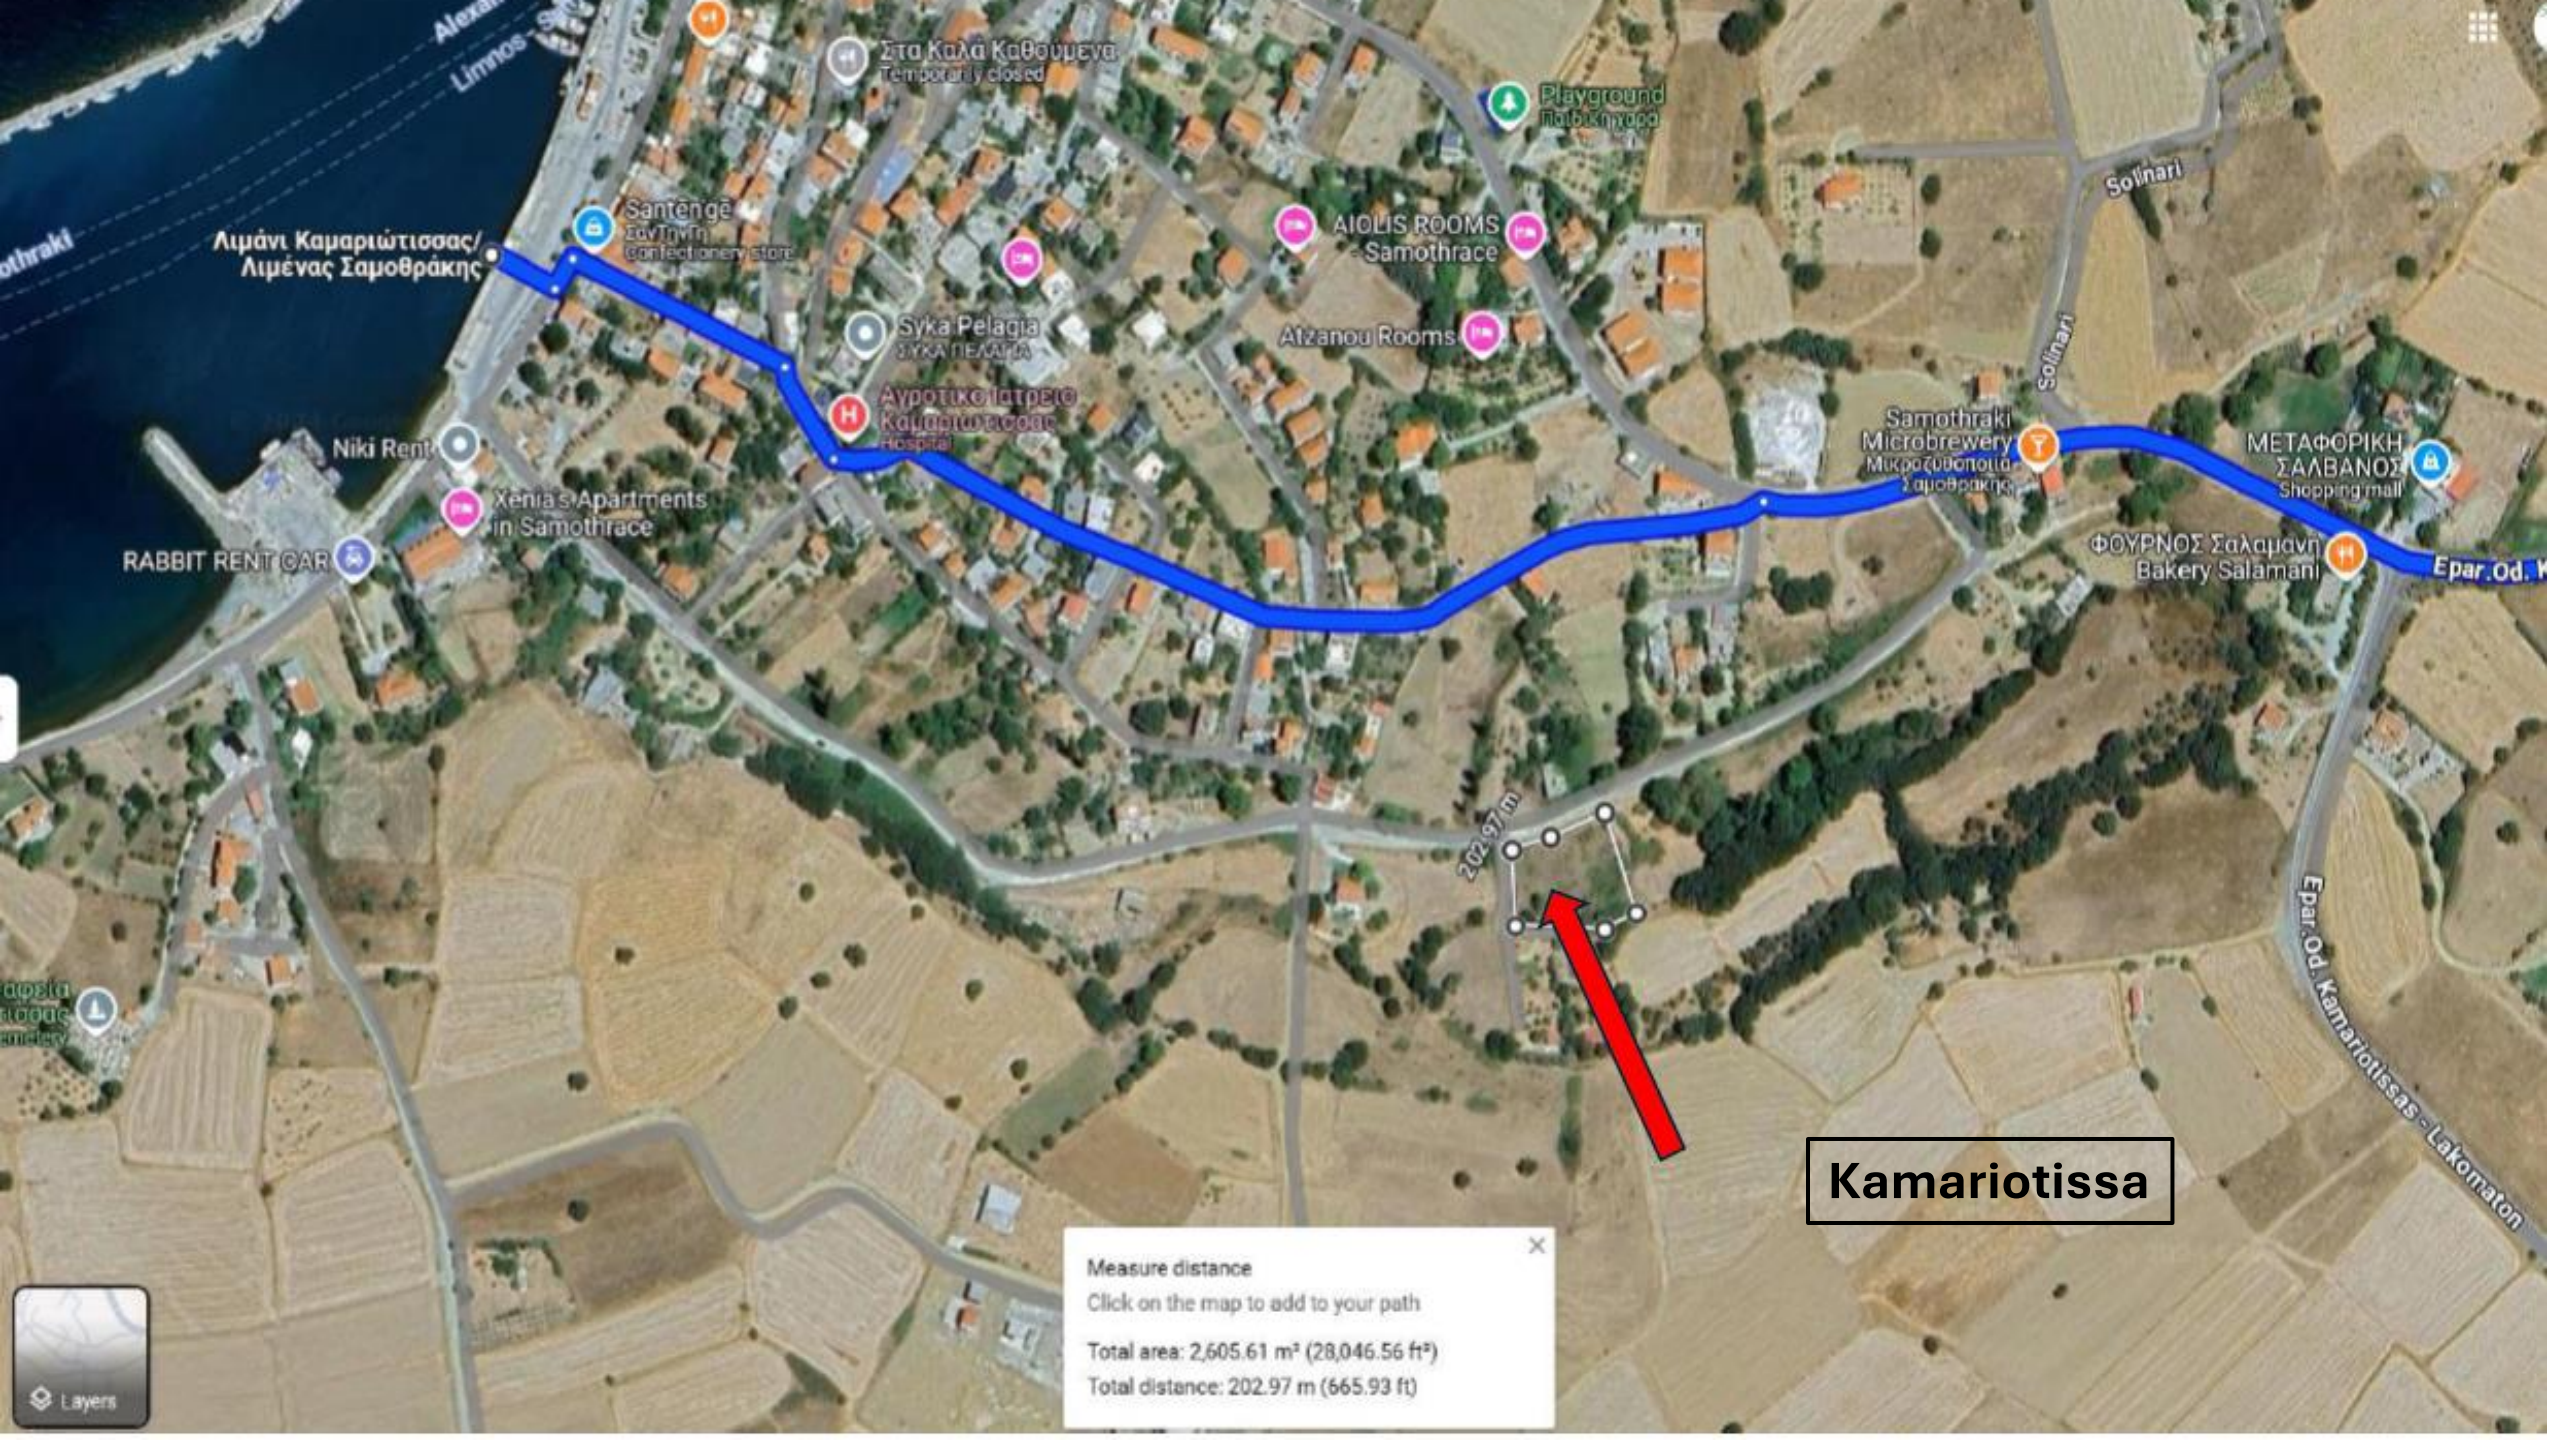

Παλαιόπολη

Limnidi

Επίπεδα

Navigation icons: a person icon, a compass icon, a 2D button, a compass icon, and zoom in (+) and zoom out (-) buttons.

Kamariotissa:

- 1 plot 650sqm, 620m from the port, 4 houses with parking to sell (Owned by Samothraki Avra)
- 2 plots X650sqm, 12 apartments to rent (One owned by Samothraki Avra and one by Samothraki Myth)

Κάντε κλικ σε σημεία στον χάρτη, για να μετρήσετε αποστάσεις και έκταση

Μήκος
627,1λ.

627m from the sea & port

Επίπεδα

Kamariotissa

Επίπεδα

Navigation icons: a person icon, a crossed-out person icon, a '2D' button, a compass icon, and zoom in/out buttons.

Εμφάνιση Street View

Kamariotissa

Kamariotissa

Kamariotissa

Kamariotissa

PROFITIS ILIAS

<https://www.samothraki.com/en/activities-and-places/sunset-view-at-profitis-ili-as-peak>

Just 7.3 km (13 minutes) from the island's only sandy beach, Profitis Ilias is an ideal starting point for climbers heading to Feggari, the highest peak of Mount Saos.